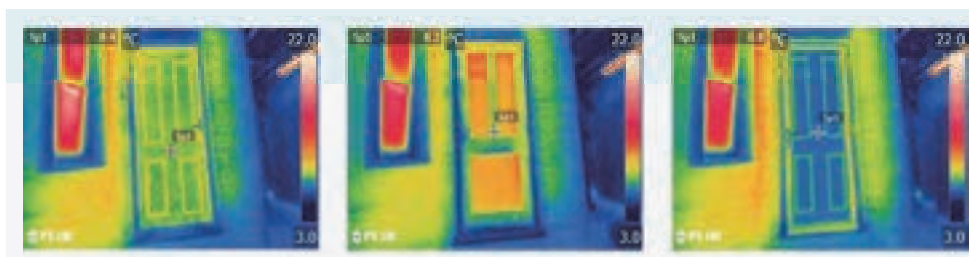

Low Maintenance

Everything about a Hallmark GRP composite door is designed to be easy to maintain, including our insulated glass units. Simply clean with warm, soapy water.

48mm Solid Timber Core Composite Door

44mm Timber Panelled Door

Hallmark 44mm Elite Composite Door