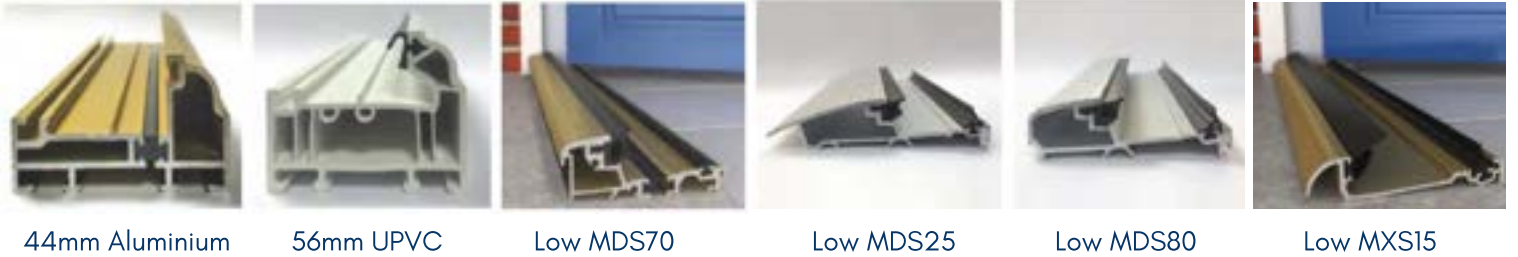

Usually used with lever/lever and lever/pad handles.

Heritage Position

Suitable for the AV2 & AV3.

Usually used with bar handles, escutcheons or ring pulls.

*depending on width

Thresholds

As well as the standard, integral frame threshold, there are a number of low threshold options available including low 15mm and 44mm aluminium, low 56mm PVCu frame and MDS Mobility Door Cill options.