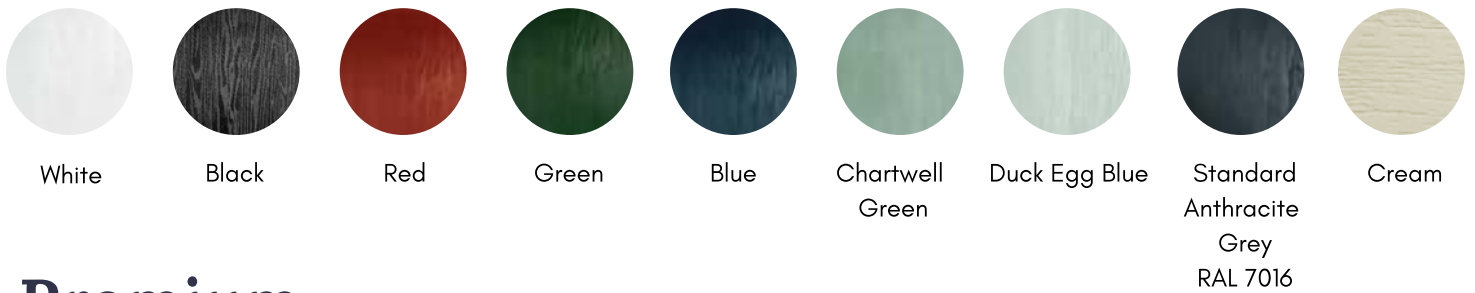

Pastel Yellow

Pastel Blue

Anthracite Grey

NEW

**Sandblasted,
ICE EDGE &
pinstripe**

ICE EDGE

pinstripe

stand out
from the
crowd

Paint Mixed
In-House

Colour Bonded
In-House

2000+
Colour Options

Uniformed
Coverage

Explore our extensive range of bespoke colour options and make your home stand out from the crowd.

Standard Colour Range

Premium **Pro** colour range

*all colours incur surcharge excluding white - imagery for demonstration purposes only

DELUXE MATTE EDITION COLOUR RANGE

MAKE YOUR DOOR TRULY BESPOKE TO YOU WITH THE ALL-NEW DELUXE MATTE EDITION COLOUR RANGE.