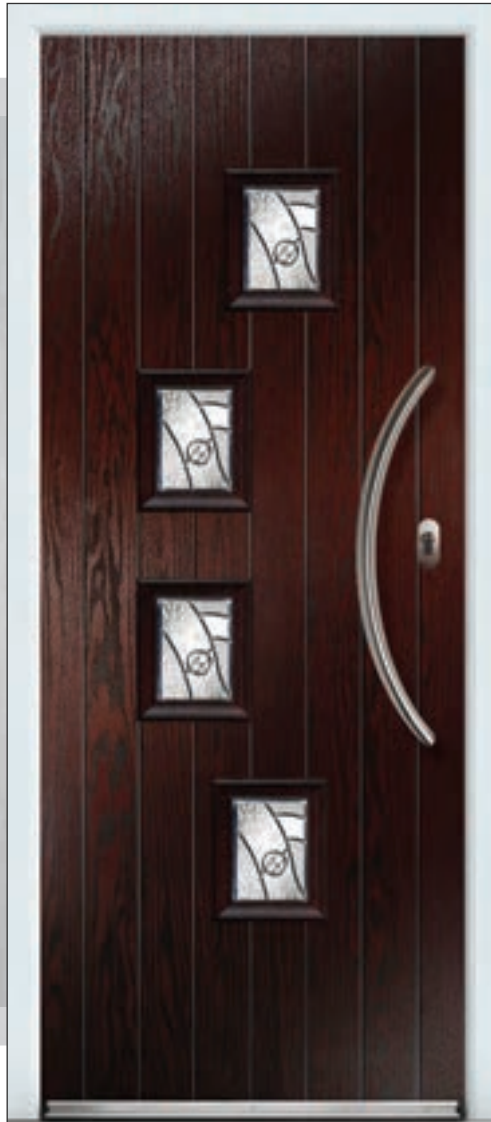

T

DORETTI 4

Please Note:

Depending on overall door sizes, the glazing cassette positions may alter so as to accommodate a letterplate if required.

Door featured is a Cottage Grooved Rosewood Doretti 4 with Abstract Glass, Silver Drip Bar and Stainless Steel Bow Handle.

D B S

T

D Double Glazed

T Triple Glazed

B Backing Glass Choice Available

UPGRADE YOUR DOOR

Signature

DELUXE EDITION

PG.2

DELUXE MATTE COLOUR RANGE

Premium Pro colour range

PG.5

ULTION

Sweet

PG.3

SANDBLASTED PINSTRIPE & SANDBLASTED ICE EDGE GLASS DESIGNS

PG.4