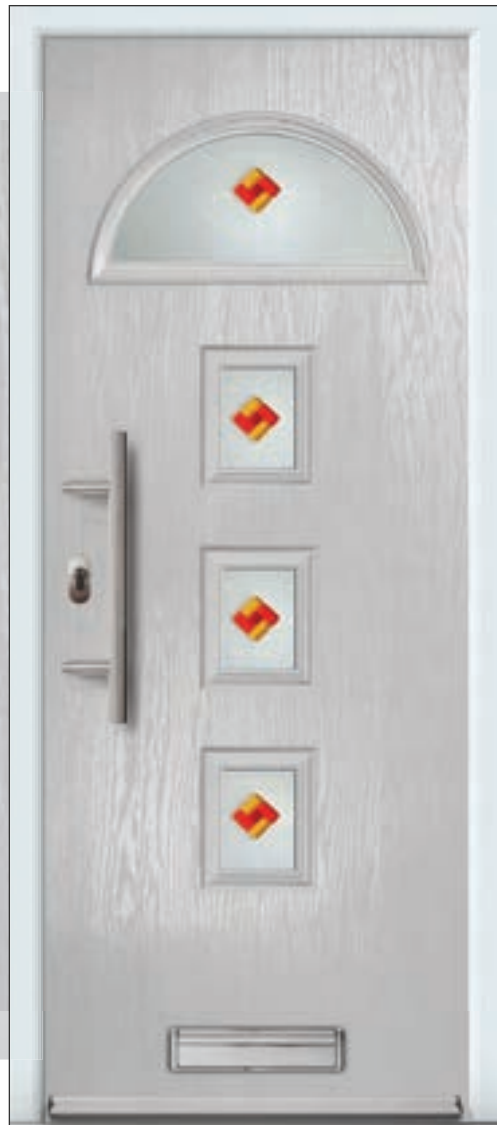

Matrix (T)

Diamond Cut (T)