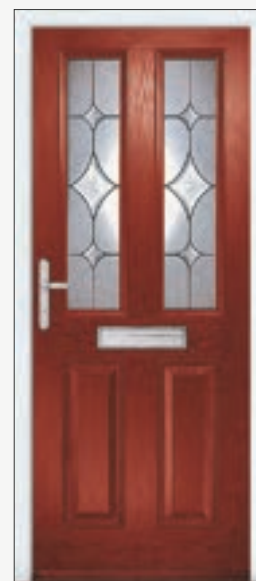

Available in Red, Blue, Grey or Green

Celestine **B D S**

Red Esprit 2 door with Celestine glass, chrome handles, matching letterplate and red drip bar.

UPGRADE YOUR DOOR

Signature

DELUXE EDITION

PG.2

DELUXE MATTE
COLOUR RANGE